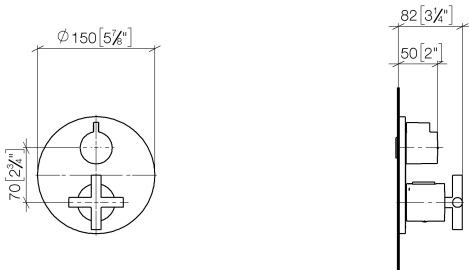

36 425 892

- cover plate Ø 150 mm
- temperature control handle with safety limit stop at 38°C
- hot water temperature limiter, can be preset

	Chrome	36 425 892-00 0010
	Brushed Platinum	36 425 892-06 0010
	Platinum	36 425 892-08 0010
	Brushed Durabronze (23kt Gold)	36 425 892-28 0010
	Matte Black	36 425 892-33 0010
	Brushed Champagne (22kt Gold)	36 425 892-46 0010
	Champagne (22kt Gold)	36 425 892-47 0010
	Brushed Chrome	36 425 892-93 0010
	Brushed Dark Platinum	36 425 892-99 0010

**Required miscellaneous**

**Concealed thermostat for one- and two-way outlets -**

- max. recess depth 136 mm
- min. recess depth 80 mm

35 426 970-90  
0010

**Recommended miscellaneous**

**xGRID Attachment set for  
integrating in the dry wall  
construction -**

12 340 970 90

**Required miscellaneous**

**xGRID Installation track 555 mm -** 12 360 970 90

36 425 892

mm [inches]

### Flow rate chart