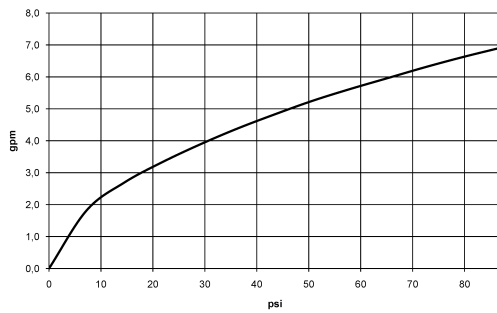

36 425 892

- cover plate Ø 150 mm
- temperature control handle with safety limit stop at 38°C
- hot water temperature limiter, can be preset

	Chrome	36 425 892-00 0010
	Brushed Platinum	36 425 892-06 0010
	Platinum	36 425 892-08 0010
	Brushed Durabronze (23kt Gold)	36 425 892-28 0010
	Matte Black	36 425 892-33 0010
	Brushed Champagne (22kt Gold)	36 425 892-46 0010
	Champagne (22kt Gold)	36 425 892-47 0010
	Brushed Chrome	36 425 892-93 0010
	Brushed Dark Platinum	36 425 892-99 0010

12 340 970 90

**Required miscellaneous**

**xGRID Installation track 555 mm -** 12 360 970 90

36 425 892

mm [inches]

### Flow rate chart